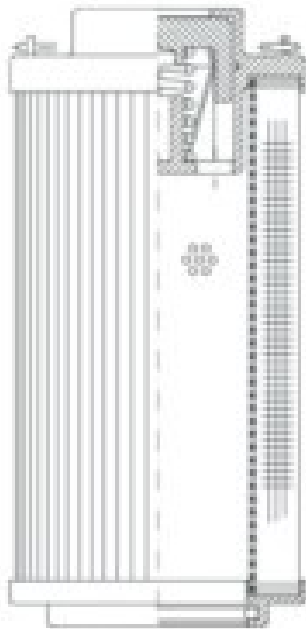

Buy Big, Save Big! - www.bigfilterstore.com - 866-673-0345

Technical Data for Big Filter #: BFS-10090

[Click to view stock, pricing and volume discount information](#)

Filter Type Details

Part Type: Hydraulic
Filter Type: Return Line
Media: Stainless Steel Fiber
Seal Material: Viton
Fluid Type: HH / HL / HM / HV
Flow Direction: Outside-In

Dimensions (Inches)

Height: 10.82
O.D. Top: 3.03 **O.D. Bottom:** 3.03
I.D. Top: **I.D. Bottom:** 1.9
Weight (lbs): 2.1

Rating

Micron 1: 5 **Beta Ratio 1:** 200/5
Micron 2: **Beta Ratio 2:** **Capacity (gr):** 11.72327
Flow Rate (GPM): **Burst Pressure (psi)**

Misc. Information

Thread Type:
Thread Size (in):
By-pass: Yes
Handle: Yes
Wrap: No

Contact Information

Big Filter Inc.
162 Kerr Dr.
Sault Ste. Marie, ON
P6A 5H9
Canada

Big Filter Inc.
605 Ridge St, #144
Sault Ste. Marie, MI
49783
USA