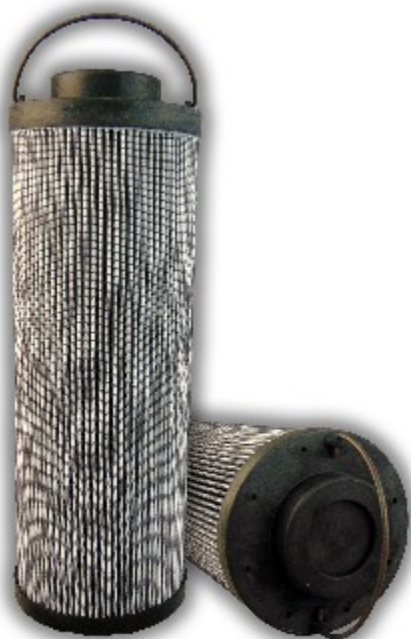

Contact Information

Big Filter Inc.
162 Kerr Dr.
Sault Ste. Marie, ON
P6A 5H9
Canada

Big Filter Inc.
605 Ridge St, #144
Sault Ste. Marie, MI
49783
USA

Toll Free: 866-673-0345
Direct: 705-255-2493

info@bigfilterstore.com
<https://www.bigfilterstore.com>