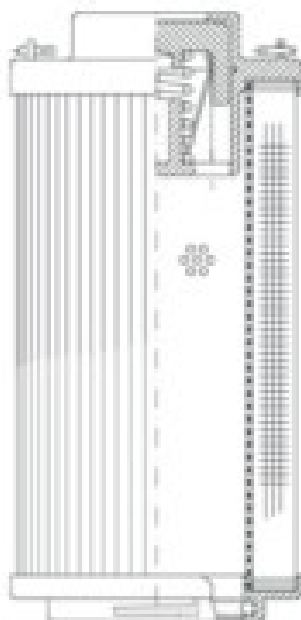

Contact Information

Big Filter Inc.
162 Kerr Dr.
Sault Ste. Marie, ON
P6A 5H9
Canada

Big Filter Inc.
605 Ridge St, #144
Sault Ste. Marie, MI
49783
USA

Toll Free: 866-673-0345
Direct: 705-255-2493

info@bigfilterstore.com
<https://www.bigfilterstore.com>