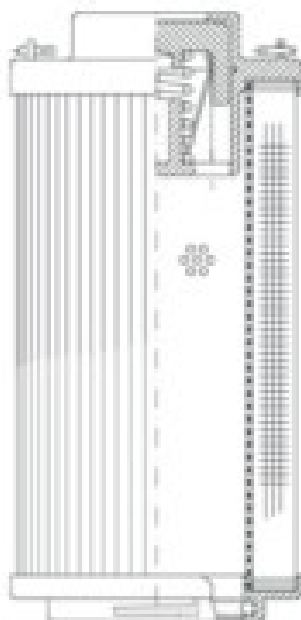

Buy Big, Save Big! - www.bigfilterstore.com - 866-673-0345

Technical Data for Big Filter #: BFS-1016D

[Click to view stock, pricing and volume discount information](#)

Filter Type Details

Part Type: Hydraulic
Filter Type: Return Line
Media: Cellulose
Seal Material: Viton
Fluid Type: HH / HL / HM / HV
Flow Direction: Outside-In

Dimensions (Inches)

Height: 16.22
O.D. Top: 4.49 **O.D. Bottom:** 4.49
I.D. Top: **I.D. Bottom:** 2.7
Weight (lbs): 4.4

Rating

Micron 1: 25
Micron 2:
Flow Rate (GPM):
Collapse Pressure (psi): 435
Filter area (sq in): 1812

Beta Ratio 1: 2/25
Beta Ratio 2:
Capacity (gr): 72.4966
Burst Pressure (psi)

Misc. Information

Thread Type:
Thread Size (in):
By-pass: Yes
Handle: Yes
Wrap: No

Contact Information

Big Filter Inc.
162 Kerr Dr.
Sault Ste. Marie, ON
P6A 5H9
Canada