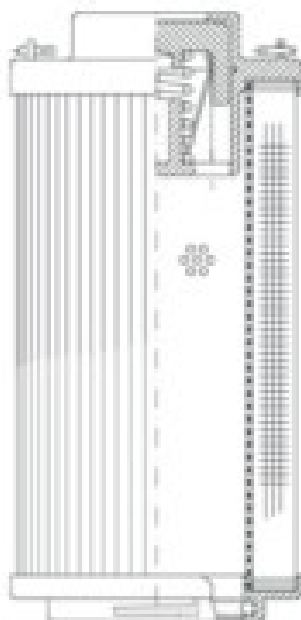

Buy Big, Save Big! - www.bigfilterstore.com - 866-673-0345

Technical Data for Big Filter #: BFS-1019E

[Click to view stock, pricing and volume discount information](#)

Filter Type Details

Part Type: Hydraulic
Filter Type: Return Line
Media: Glass/Water Removal
Seal Material: Viton
Fluid Type: HH / HL / HM / HV
Flow Direction: Outside-In

Dimensions (Inches)

Height: 14.29
O.D. Top: 5.65 **O.D. Bottom:** 5.65
I.D. Top: **I.D. Bottom:** 3.8
Weight (lbs): 6.6

Rating

Micron 1: 3
Micron 2:
Flow Rate (GPM):
Collapse Pressure (psi): 435
Filter area (sq in): 951

Beta Ratio 1: 200/3
Beta Ratio 2: 1000/4.5
Capacity (gr): 70.374
Burst Pressure (psi)

Misc. Information

Thread Type:
Thread Size (in):
By-pass: Yes
Handle: Yes
Wrap: No

Contact Information

Big Filter Inc.
162 Kerr Dr.
Sault Ste. Marie, ON
P6A 5H9
Canada