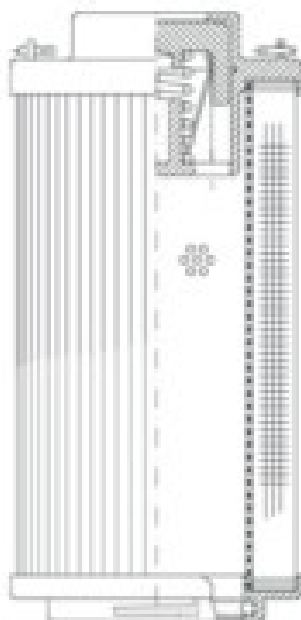

Buy Big, Save Big! - www.bigfilterstore.com - 866-673-0345

Technical Data for Big Filter #: BFS-101A0

[Click to view stock, pricing and volume discount information](#)

Filter Type Details

Part Type: Hydraulic
Filter Type: Return Line
Media: Glass/Water Removal
Seal Material: Viton
Fluid Type: HH / HL / HM / HV
Flow Direction: Outside-In

Dimensions (Inches)

Height: 14.29
O.D. Top: 5.65 **O.D. Bottom:** 5.65
I.D. Top: **I.D. Bottom:** 3.8
Weight (lbs): 6.6

Rating

Micron 1: 5 **Beta Ratio 1:** 200/5.4
Micron 2: **Beta Ratio 2:** 1000/7.7
Flow Rate (GPM): **Capacity (gr):** 89.1087
Collapse Pressure (psi): 435 **Burst Pressure (psi)**

Misc. Information

Thread Type:
Thread Size (in):
By-pass: Yes
Handle: Yes
Wrap: No

Contact Information

Big Filter Inc.
162 Kerr Dr.
Sault Ste. Marie, ON
P6A 5H9
Canada

Big Filter Inc.
605 Ridge St, #144
Sault Ste. Marie, MI
49783
USA