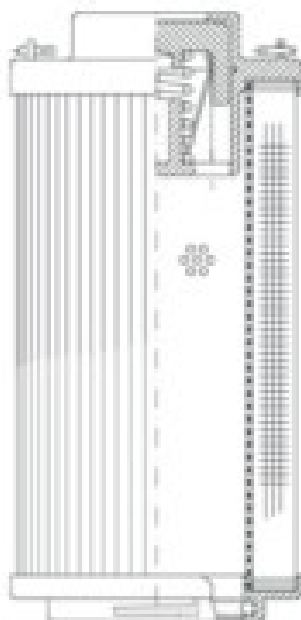

Buy Big, Save Big! - www.bigfilterstore.com - 866-673-0345

Technical Data for Big Filter #: BFS-101A2

[Click to view stock, pricing and volume discount information](#)

Filter Type Details

Part Type: Hydraulic
Filter Type: Return Line
Media: Glass/Water Removal
Seal Material: Viton
Fluid Type: HH / HL / HM / HV
Flow Direction: Outside-In

Dimensions (Inches)

Height: 14.29
O.D. Top: 5.65 **O.D. Bottom:** 5.65
I.D. Top: **I.D. Bottom:** 3.8
Weight (lbs): 6.6

Rating

Micron 1: 10
Micron 2:
Flow Rate (GPM):
Collapse Pressure (psi): 435
Filter area (sq in): 951

Beta Ratio 1: 200/9.9
Beta Ratio 2: 1000/12.4
Capacity (gr): 93.1029
Burst Pressure (psi)

Misc. Information

Thread Type:
Thread Size (in):
By-pass: Yes
Handle: Yes
Wrap: No

Contact Information

Big Filter Inc.
162 Kerr Dr.
Sault Ste. Marie, ON
P6A 5H9
Canada