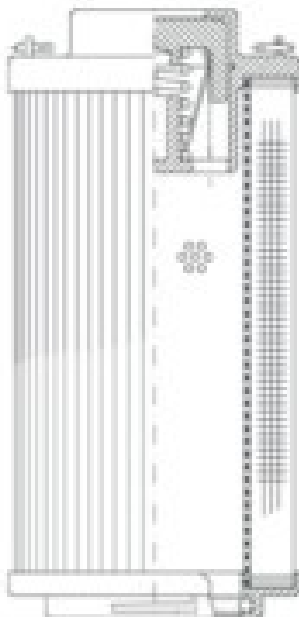

Buy Big, Save Big! - www.bigfilterstore.com - 866-673-0345

Technical Data for Big Filter #: BFS-101A4

[Click to view stock, pricing and volume discount information](#)

Filter Type Details

Part Type: Hydraulic
Filter Type: Return Line
Media: Glass/Water Removal
Seal Material: Viton
Fluid Type: HH / HL / HM / HV
Flow Direction: Outside-In

Dimensions (Inches)

Height: 14.29
O.D. Top: 5.65 **O.D. Bottom:** 5.65
I.D. Top: **I.D. Bottom:** 3.8
Weight (lbs): 6.6

Rating

Micron 1: 20
Micron 2:
Flow Rate (GPM):
Collapse Pressure (psi): 435
Filter area (sq in): 951

Beta Ratio 1: 200/20.7
Beta Ratio 2: 1000/26.6
Capacity (gr): 85.3998
Burst Pressure (psi)

Misc. Information

Thread Type:
Thread Size (in):
By-pass: Yes
Handle: Yes
Wrap: No

Contact Information

Big Filter Inc.
162 Kerr Dr.
Sault Ste. Marie, ON
P6A 5H9
Canada