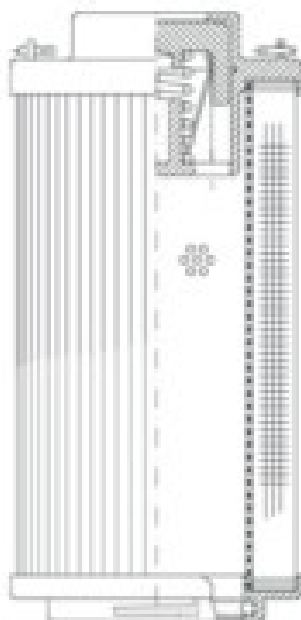

Buy Big, Save Big! - www.bigfilterstore.com - 866-673-0345

Technical Data for Big Filter #: BFS-101A6

[Click to view stock, pricing and volume discount information](#)

Filter Type Details

Part Type: Hydraulic
Filter Type: Return Line
Media: Cellulose
Seal Material: Viton
Fluid Type: HH / HL / HM / HV
Flow Direction: Outside-In

Dimensions (Inches)

Height: 14.29
O.D. Top: 5.65 **O.D. Bottom:** 5.65
I.D. Top: **I.D. Bottom:** 3.8
Weight (lbs): 6.6

Rating

Micron 1: 10
Micron 2:
Flow Rate (GPM):
Collapse Pressure (psi): 435
Filter area (sq in): 1887

Beta Ratio 1: 2/10
Beta Ratio 2:
Capacity (gr): 75.4664
Burst Pressure (psi)

Misc. Information

Thread Type:
Thread Size (in):
By-pass: Yes
Handle: Yes
Wrap: No

Contact Information

Big Filter Inc.
162 Kerr Dr.
Sault Ste. Marie, ON
P6A 5H9
Canada