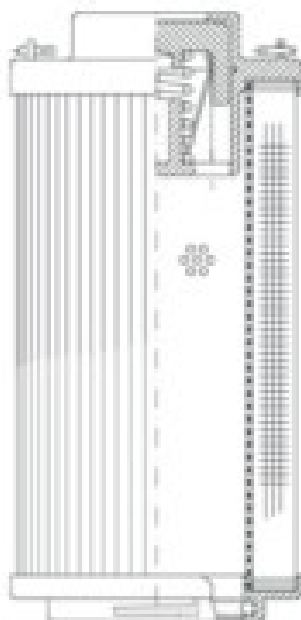

Buy Big, Save Big! - www.bigfilterstore.com - 866-673-0345

Technical Data for Big Filter #: BFS-101A8

[Click to view stock, pricing and volume discount information](#)

Filter Type Details

Part Type: Hydraulic
Filter Type: Return Line
Media: Cellulose
Seal Material: Viton
Fluid Type: HH / HL / HM / HV
Flow Direction: Outside-In

Dimensions (Inches)

Height: 14.29
O.D. Top: 5.65 **O.D. Bottom:** 5.65
I.D. Top: **I.D. Bottom:** 3.8
Weight (lbs): 6.6

Rating

Micron 1: 25
Micron 2:
Flow Rate (GPM):
Collapse Pressure (psi): 435
Filter area (sq in): 1887

Beta Ratio 1: 2/25
Beta Ratio 2:
Capacity (gr): 75.4664
Burst Pressure (psi)

Misc. Information

Thread Type:
Thread Size (in):
By-pass: Yes
Handle: Yes
Wrap: No

Contact Information

Big Filter Inc.
162 Kerr Dr.
Sault Ste. Marie, ON
P6A 5H9
Canada