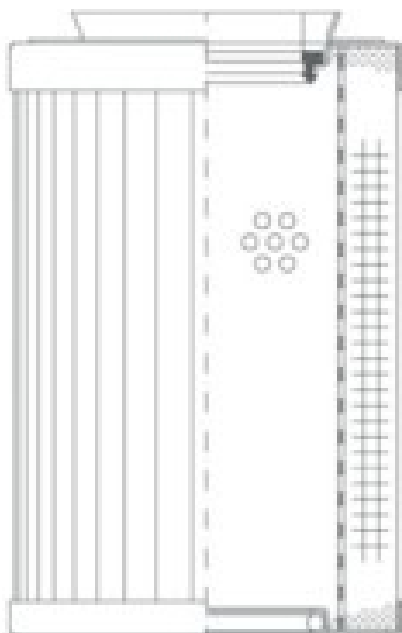

Contact Information

Big Filter Inc.
162 Kerr Dr.
Sault Ste. Marie, ON
P6A 5H9
Canada

Big Filter Inc.
605 Ridge St, #144
Sault Ste. Marie, MI
49783
USA

Toll Free: 866-673-0345
Direct: 705-255-2493

info@bigfilterstore.com
<https://www.bigfilterstore.com>