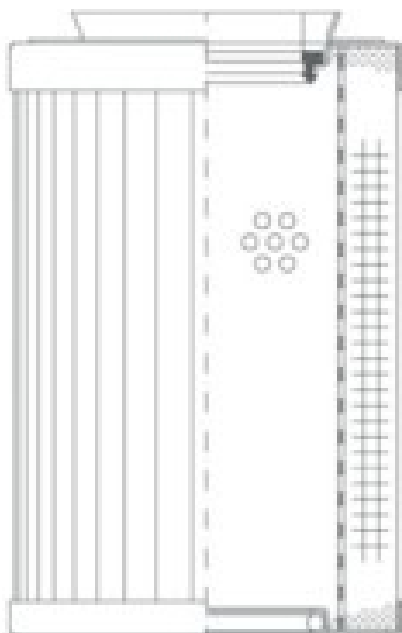

Buy Big, Save Big! - www.bigfilterstore.com - 866-673-0345

Technical Data for Big Filter #: BFS-102D0

[Click to view stock, pricing and volume discount information](#)

Filter Type Details

Part Type: Hydraulic
Filter Type: Return Line
Media: Wire Mesh
Seal Material: Viton
Fluid Type: HH / HL / HM / HV
Flow Direction: Outside-In

Dimensions (Inches)

Height: 8.74
O.D. Top: 5.08 **O.D. Bottom:** 5.08
I.D. Top: 2.64 **I.D. Bottom:** 2.79
Weight (lbs): 3.5

Rating

Micron 1: 25
Micron 2:
Flow Rate (GPM):
Collapse Pressure (psi): 232
Filter area (sq in): 542

Beta Ratio 1:
Beta Ratio 2:
Capacity (gr):
Burst Pressure (psi)

Misc. Information

Thread Type:
Thread Size (in):
By-pass: No
Handle: No
Wrap: No

Contact Information

Big Filter Inc.
162 Kerr Dr.
Sault Ste. Marie, ON
P6A 5H9
Canada