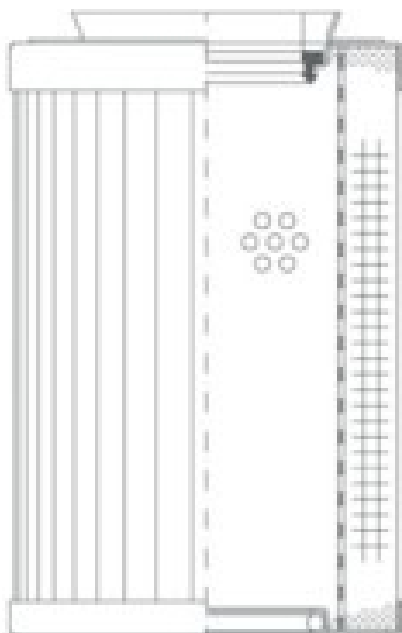

Buy Big, Save Big! - www.bigfilterstore.com - 866-673-0345

Technical Data for Big Filter #: BFS-102D2

[Click to view stock, pricing and volume discount information](#)

Filter Type Details

Part Type: Hydraulic
Filter Type: Return Line
Media: Wire Mesh
Seal Material: Viton
Fluid Type: HH / HL / HM / HV
Flow Direction: Outside-In

Dimensions (Inches)

Height: 8.74
O.D. Top: 5.08 **O.D. Bottom:** 5.08
I.D. Top: 2.64 **I.D. Bottom:** 2.79
Weight (lbs): 3.5

Rating

Micron 1: 40
Micron 2:
Flow Rate (GPM):
Collapse Pressure (psi): 232
Filter area (sq in): 542
Beta Ratio 1:
Beta Ratio 2:
Capacity (gr):
Burst Pressure (psi)

Misc. Information

Thread Type:
Thread Size (in):
By-pass: No
Handle: No
Wrap: No

Contact Information

Big Filter Inc.
162 Kerr Dr.
Sault Ste. Marie, ON
P6A 5H9
Canada

Big Filter Inc.
605 Ridge St, #144
Sault Ste. Marie, MI
49783
USA