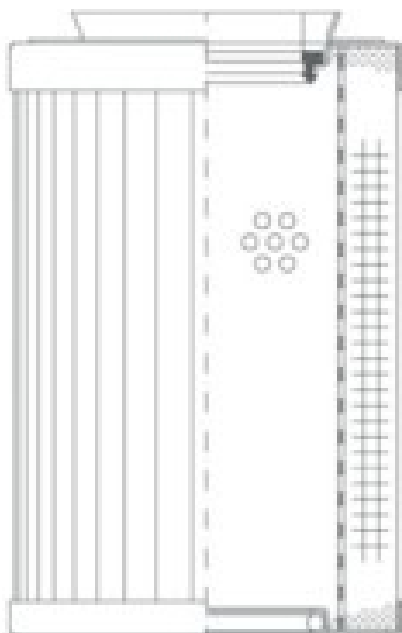

Buy Big, Save Big! - www.bigfilterstore.com - 866-673-0345

Technical Data for Big Filter #: BFS-102D4

[Click to view stock, pricing and volume discount information](#)

Filter Type Details

Part Type: Hydraulic
Filter Type: Return Line
Media: Wire Mesh
Seal Material: Viton
Fluid Type: HH / HL / HM / HV
Flow Direction: Outside-In

Dimensions (Inches)

Height: 8.74
O.D. Top: 5.08 **O.D. Bottom:** 5.08
I.D. Top: 2.64 **I.D. Bottom:** 2.79
Weight (lbs): 3.5

Rating

Micron 1: 60
Micron 2:
Flow Rate (GPM):
Collapse Pressure (psi): 232
Filter area (sq in): 542
Beta Ratio 1:
Beta Ratio 2:
Capacity (gr):
Burst Pressure (psi)

Misc. Information

Thread Type:
Thread Size (in):
By-pass: No
Handle: No
Wrap: No

Contact Information

Big Filter Inc.
162 Kerr Dr.
Sault Ste. Marie, ON
P6A 5H9
Canada

Big Filter Inc.
605 Ridge St, #144
Sault Ste. Marie, MI
49783
USA