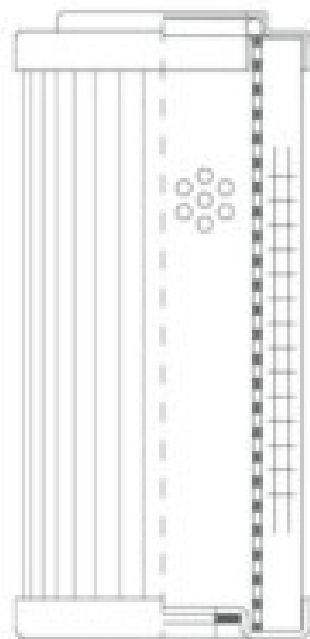

Buy Big, Save Big! - www.bigfilterstore.com - 866-673-0345

Technical Data for Big Filter #: BFS-1031F

[Click to view stock, pricing and volume discount information](#)

Filter Type Details

Part Type: Hydraulic
Filter Type: Return Line
Media: Wire Mesh
Seal Material: Viton
Fluid Type: HH / HL / HM / HV
Flow Direction: Outside-In

Dimensions (Inches)

Height: 4.13
O.D. Top: 2.28 **O.D. Bottom:** 2.28
I.D. Top: 1.27 **I.D. Bottom:** 0.98
Weight (lbs): 0.4

Rating

Micron 1: 100
Micron 2:
Flow Rate (GPM):
Collapse Pressure (psi): 232
Filter area (sq in): 90
Beta Ratio 1:
Beta Ratio 2:
Capacity (gr):
Burst Pressure (psi)

Misc. Information

Thread Type:
Thread Size (in):
By-pass: No
Handle: No
Wrap: No

Contact Information

Big Filter Inc.
162 Kerr Dr.
Sault Ste. Marie, ON
P6A 5H9
Canada

Big Filter Inc.
605 Ridge St, #144
Sault Ste. Marie, MI
49783
USA