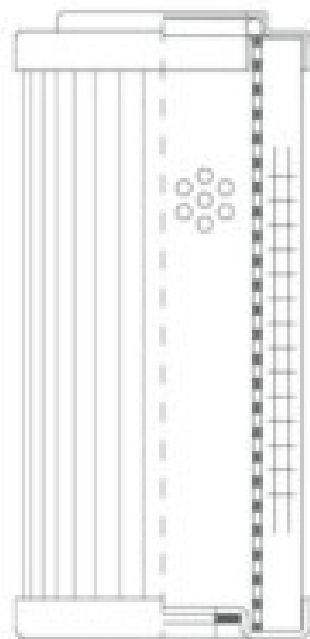

Contact Information

Big Filter Inc.
162 Kerr Dr.
Sault Ste. Marie, ON
P6A 5H9
Canada

Big Filter Inc.
605 Ridge St, #144
Sault Ste. Marie, MI
49783
USA

Toll Free: 866-673-0345
Direct: 705-255-2493

info@bigfilterstore.com
<https://www.bigfilterstore.com>