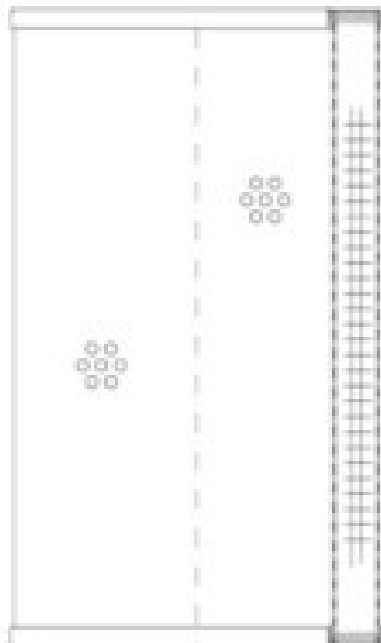

Buy Big, Save Big! - www.bigfilterstore.com - 866-673-0345

Technical Data for Big Filter #: BFS-10382

[Click to view stock, pricing and volume discount information](#)

Filter Type Details

Part Type: Hydraulic
Filter Type: Return Line
Media: Stainless Steel Fiber
Seal Material:
Fluid Type: HH / HL / HM / HV
Flow Direction: Outside-In

Dimensions (Inches)

Height: 1.45
O.D. Top: 1.63 **O.D. Bottom:** 1.63
I.D. Top: 0.65 **I.D. Bottom:** 0.65
Weight (lbs): 0.173

Rating

Micron 1: 5 **Beta Ratio 1:** 200/5
Micron 2: **Beta Ratio 2:**
Flow Rate (GPM): **Capacity (gr):** 0.47957
Collapse Pressure (psi): 435 **Burst Pressure (psi)**
Filter area (sq in): 18

Misc. Information

Thread Type:
Thread Size (in):
By-pass: No
Handle: No
Wrap: Yes

Contact Information

Big Filter Inc.
162 Kerr Dr.
Sault Ste. Marie, ON
P6A 5H9
Canada

Big Filter Inc.
605 Ridge St, #144
Sault Ste. Marie, MI
49783
USA