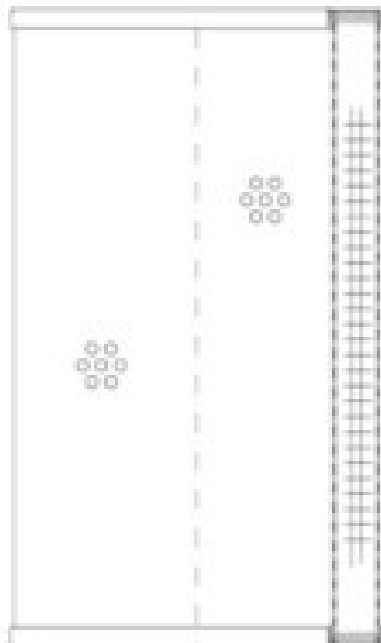

Buy Big, Save Big! - www.bigfilterstore.com - 866-673-0345

Technical Data for Big Filter #: BFS-10383

[Click to view stock, pricing and volume discount information](#)

Filter Type Details

Part Type: Hydraulic
Filter Type: Return Line
Media: Stainless Steel Fiber
Seal Material:
Fluid Type: HH / HL / HM / HV
Flow Direction: Outside-In

Dimensions (Inches)

Height: 1.45
O.D. Top: 1.63 **O.D. Bottom:** 1.63
I.D. Top: 0.65 **I.D. Bottom:** 0.65
Weight (lbs): 0.173

Rating

Micron 1: 10 **Beta Ratio 1:** 200/10
Micron 2: **Beta Ratio 2:**
Flow Rate (GPM): **Capacity (gr):** 0.47957
Collapse Pressure (psi): 435 **Burst Pressure (psi)**
Filter area (sq in): 18

Misc. Information

Thread Type:
Thread Size (in):
By-pass: No
Handle: No
Wrap: Yes

Contact Information

Big Filter Inc.
162 Kerr Dr.
Sault Ste. Marie, ON
P6A 5H9
Canada

Big Filter Inc.
605 Ridge St, #144
Sault Ste. Marie, MI
49783
USA