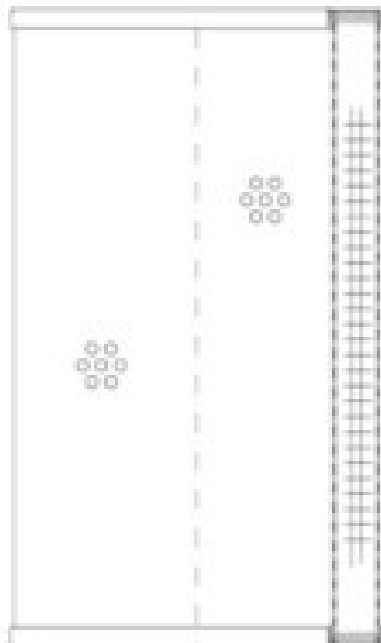

Buy Big, Save Big! - www.bigfilterstore.com - 866-673-0345

Technical Data for Big Filter #: BFS-10384

[Click to view stock, pricing and volume discount information](#)

Filter Type Details

Part Type: Hydraulic
Filter Type: Return Line
Media: Wire Mesh
Seal Material:
Fluid Type: HH / HL / HM / HV
Flow Direction: Outside-In

Dimensions (Inches)

Height: 1.45
O.D. Top: 1.63 **O.D. Bottom:** 1.63
I.D. Top: 0.65 **I.D. Bottom:** 0.65
Weight (lbs): 0.173

Rating

Micron 1: 100
Micron 2:
Flow Rate (GPM):
Collapse Pressure (psi): 435
Filter area (sq in): 18
Beta Ratio 1:
Beta Ratio 2:
Capacity (gr):
Burst Pressure (psi)

Misc. Information

Thread Type:
Thread Size (in):
By-pass: No
Handle: No
Wrap: Yes

Contact Information

Big Filter Inc.
162 Kerr Dr.
Sault Ste. Marie, ON
P6A 5H9
Canada

Big Filter Inc.
605 Ridge St, #144
Sault Ste. Marie, MI
49783
USA