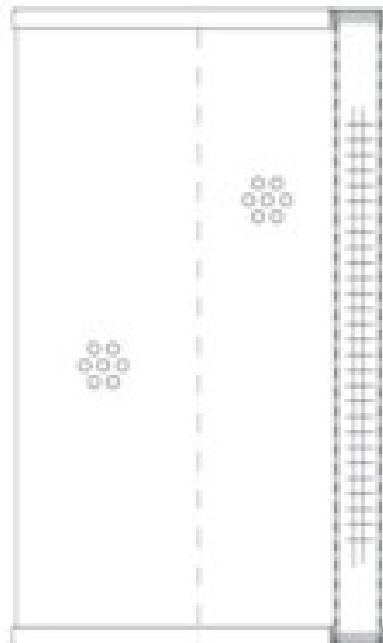

Buy Big, Save Big! - www.bigfilterstore.com - 866-673-0345

Technical Data for Big Filter #: BFS-10385

[Click to view stock, pricing and volume discount information](#)

Filter Type Details

Part Type: Hydraulic
Filter Type: Return Line
Media: Wire Mesh
Seal Material:
Fluid Type: HH / HL / HM / HV
Flow Direction: Outside-In

Dimensions (Inches)

Height: 1.45
O.D. Top: 1.63 **O.D. Bottom:** 1.63
I.D. Top: 0.65 **I.D. Bottom:** 0.65
Weight (lbs): 0.173

Rating

Micron 1: 10
Micron 2:
Flow Rate (GPM):
Collapse Pressure (psi): 435
Filter area (sq in): 18
Beta Ratio 1:
Beta Ratio 2:
Capacity (gr):
Burst Pressure (psi)

Misc. Information

Thread Type:
Thread Size (in):
By-pass: No
Handle: No
Wrap: Yes

Contact Information

Big Filter Inc.
162 Kerr Dr.
Sault Ste. Marie, ON
P6A 5H9
Canada

Big Filter Inc.
605 Ridge St, #144
Sault Ste. Marie, MI
49783
USA