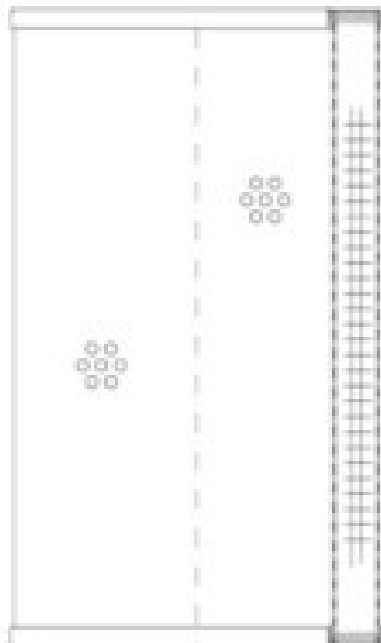

Buy Big, Save Big! - www.bigfilterstore.com - 866-673-0345

Technical Data for Big Filter #: BFS-10386

[Click to view stock, pricing and volume discount information](#)

Filter Type Details

Part Type: Hydraulic
Filter Type: Return Line
Media: Wire Mesh
Seal Material:
Fluid Type: HH / HL / HM / HV
Flow Direction: Outside-In

Dimensions (Inches)

Height: 1.45
O.D. Top: 1.63 **O.D. Bottom:** 1.63
I.D. Top: 0.65 **I.D. Bottom:** 0.65
Weight (lbs): 0.173

Rating

Micron 1: 25
Micron 2:
Flow Rate (GPM):
Collapse Pressure (psi): 435
Filter area (sq in): 18
Beta Ratio 1:
Beta Ratio 2:
Capacity (gr):
Burst Pressure (psi)

Misc. Information

Thread Type:
Thread Size (in):
By-pass: No
Handle: No
Wrap: Yes

Contact Information

Big Filter Inc.
162 Kerr Dr.
Sault Ste. Marie, ON
P6A 5H9
Canada

Big Filter Inc.
605 Ridge St, #144
Sault Ste. Marie, MI
49783
USA