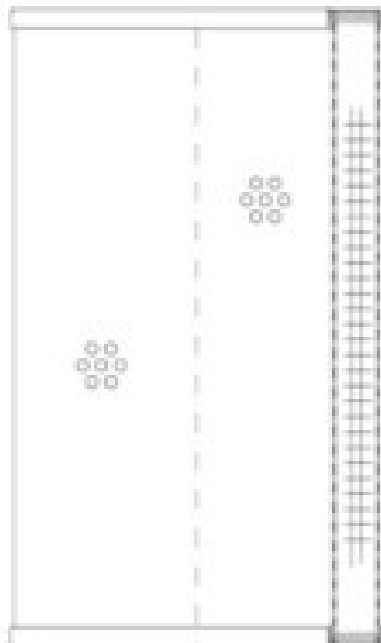

Contact Information

Big Filter Inc.
162 Kerr Dr.
Sault Ste. Marie, ON
P6A 5H9
Canada

Big Filter Inc.
605 Ridge St, #144
Sault Ste. Marie, MI
49783
USA

Toll Free: 866-673-0345
Direct: 705-255-2493

info@bigfilterstore.com
<https://www.bigfilterstore.com>