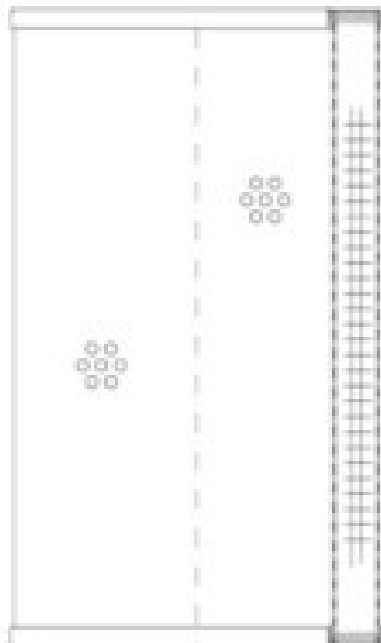

Buy Big, Save Big! - www.bigfilterstore.com - 866-673-0345

Technical Data for Big Filter #: BFS-10388

[Click to view stock, pricing and volume discount information](#)

Filter Type Details

Part Type: Hydraulic
Filter Type: Return Line
Media: Wire Mesh
Seal Material:
Fluid Type: HH / HL / HM / HV
Flow Direction: Outside-In

Dimensions (Inches)

Height: 1.45
O.D. Top: 1.63 **O.D. Bottom:** 1.63
I.D. Top: 0.65 **I.D. Bottom:** 0.65
Weight (lbs): 0.173

Rating

Micron 1: 60
Micron 2:
Flow Rate (GPM):
Collapse Pressure (psi): 435
Filter area (sq in): 18
Beta Ratio 1:
Beta Ratio 2:
Capacity (gr):
Burst Pressure (psi)

Misc. Information

Thread Type:
Thread Size (in):
By-pass: No
Handle: No
Wrap: Yes

Contact Information

Big Filter Inc.
162 Kerr Dr.
Sault Ste. Marie, ON
P6A 5H9
Canada

Big Filter Inc.
605 Ridge St, #144
Sault Ste. Marie, MI
49783
USA