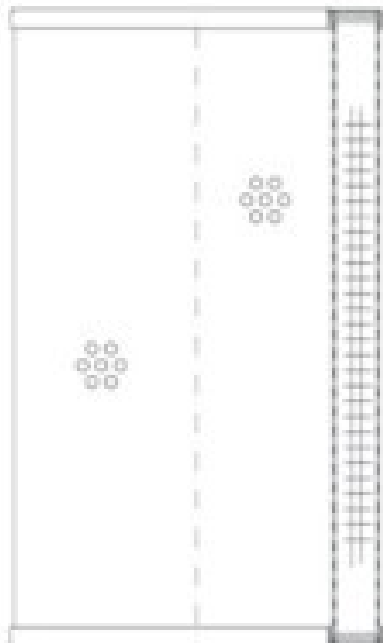

Buy Big, Save Big! - www.bigfilterstore.com - 866-673-0345

Technical Data for Big Filter #: BFS-10389

[Click to view stock, pricing and volume discount information](#)

Filter Type Details

Part Type: Hydraulic
Filter Type: Return Line
Media: Glass
Seal Material:
Fluid Type: HH / HL / HM / HV
Flow Direction: Outside-In

Dimensions (Inches)

Height: 1.45
O.D. Top: 1.63 **O.D. Bottom:** 1.63
I.D. Top: 0.65 **I.D. Bottom:** 0.65
Weight (lbs): 0.173

Rating

Micron 1: 3 **Beta Ratio 1:** 200/3
Micron 2: **Beta Ratio 2:** 1000/4.5
Flow Rate (GPM): **Capacity (gr):** 1.90402
Collapse Pressure (psi): 435 **Burst Pressure (psi)**
Filter area (sq in): 26

Misc. Information

Thread Type:
Thread Size (in):
By-pass: No
Handle: No
Wrap: Yes

Contact Information

Big Filter Inc.
162 Kerr Dr.
Sault Ste. Marie, ON
P6A 5H9
Canada

Big Filter Inc.
605 Ridge St, #144
Sault Ste. Marie, MI
49783
USA