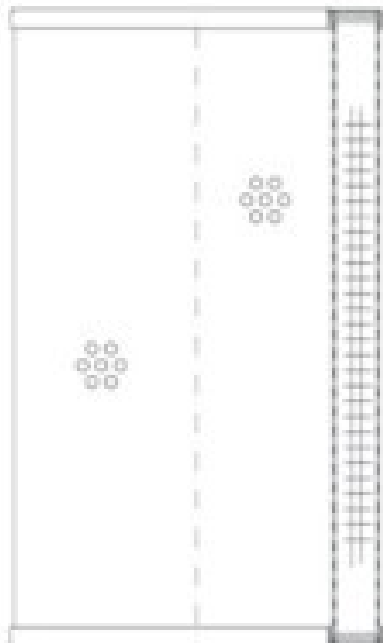

Buy Big, Save Big! - www.bigfilterstore.com - 866-673-0345

Technical Data for Big Filter #: BFS-1038B

[Click to view stock, pricing and volume discount information](#)

Filter Type Details

Part Type: Hydraulic
Filter Type: Return Line
Media: Glass
Seal Material:
Fluid Type: HH / HL / HM / HV
Flow Direction: Outside-In

Dimensions (Inches)

Height: 1.45
O.D. Top: 1.63 **O.D. Bottom:** 1.63
I.D. Top: 0.65 **I.D. Bottom:** 0.65
Weight (lbs): 0.173

Rating

Micron 1: 10 **Beta Ratio 1:** 200/9.9
Micron 2: **Beta Ratio 2:** 1000/12.4
Flow Rate (GPM): **Capacity (gr):** 2.518967
Collapse Pressure (psi): 435 **Burst Pressure (psi)**
Filter area (sq in): 26

Misc. Information

Thread Type:
Thread Size (in):
By-pass: No
Handle: No
Wrap: Yes

Contact Information

Big Filter Inc.
 162 Kerr Dr.
 Sault Ste. Marie, ON
 P6A 5H9
 Canada

Big Filter Inc.
 605 Ridge St, #144
 Sault Ste. Marie, MI
 49783
 USA