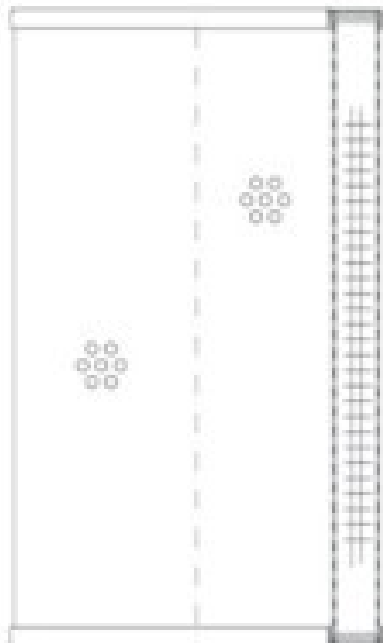

Buy Big, Save Big! - www.bigfilterstore.com - 866-673-0345

Technical Data for Big Filter #: BFS-1038C

[Click to view stock, pricing and volume discount information](#)

Filter Type Details

Part Type: Hydraulic
Filter Type: Return Line
Media: Glass
Seal Material:
Fluid Type: HH / HL / HM / HV
Flow Direction: Outside-In

Dimensions (Inches)

Height: 1.45
O.D. Top: 1.63 **O.D. Bottom:** 1.63
I.D. Top: 0.65 **I.D. Bottom:** 0.65
Weight (lbs): 0.173

Rating

Micron 1: 20 **Beta Ratio 1:** 200/20.7
Micron 2: **Beta Ratio 2:** 1000/26.6
Flow Rate (GPM): **Capacity (gr):** 2.310554
Collapse Pressure (psi): 435 **Burst Pressure (psi)**
Filter area (sq in): 26

Misc. Information

Thread Type:
Thread Size (in):
By-pass: No
Handle: No
Wrap: Yes

Contact Information

Big Filter Inc.
 162 Kerr Dr.
 Sault Ste. Marie, ON
 P6A 5H9
 Canada

Big Filter Inc.
 605 Ridge St, #144
 Sault Ste. Marie, MI
 49783
 USA