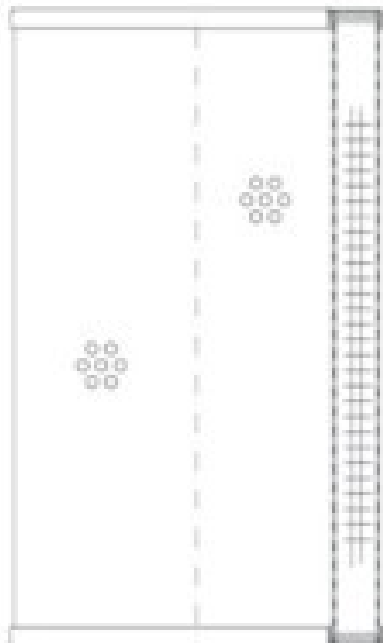

Buy Big, Save Big! - www.bigfilterstore.com - 866-673-0345

Technical Data for Big Filter #: BFS-10390

[Click to view stock, pricing and volume discount information](#)

Filter Type Details

Part Type: Hydraulic
Filter Type: Return Line
Media: Stainless Steel Fiber
Seal Material:
Fluid Type: HH / HL / HM / HV
Flow Direction: Outside-In

Dimensions (Inches)

Height: 1.96
O.D. Top: 1.63 **O.D. Bottom:** 1.63
I.D. Top: 0.65 **I.D. Bottom:** 0.65
Weight (lbs): 0.207

Rating

Micron 1: 10 **Beta Ratio 1:** 200/10
Micron 2: **Beta Ratio 2:**
Flow Rate (GPM): **Capacity (gr):** 0.66092
Collapse Pressure (psi): 435 **Burst Pressure (psi)**
Filter area (sq in): 25

Misc. Information

Thread Type:
Thread Size (in):
By-pass: No
Handle: No
Wrap: Yes

Contact Information

Big Filter Inc.
162 Kerr Dr.
Sault Ste. Marie, ON
P6A 5H9
Canada

Big Filter Inc.
605 Ridge St, #144
Sault Ste. Marie, MI
49783
USA