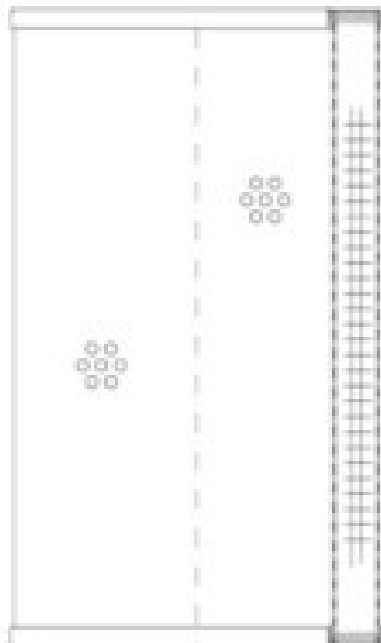

Buy Big, Save Big! - www.bigfilterstore.com - 866-673-0345

Technical Data for Big Filter #: BFS-10392

[Click to view stock, pricing and volume discount information](#)

Filter Type Details

Part Type: Hydraulic
Filter Type: Return Line
Media: Wire Mesh
Seal Material:
Fluid Type: HH / HL / HM / HV
Flow Direction: Outside-In

Dimensions (Inches)

Height: 1.96
O.D. Top: 1.63 **O.D. Bottom:** 1.63
I.D. Top: 0.65 **I.D. Bottom:** 0.65
Weight (lbs): 0.207

Rating

Micron 1: 100
Micron 2:
Flow Rate (GPM):
Collapse Pressure (psi): 435
Filter area (sq in): 25
Beta Ratio 1:
Beta Ratio 2:
Capacity (gr):
Burst Pressure (psi)

Misc. Information

Thread Type:
Thread Size (in):
By-pass: No
Handle: No
Wrap: Yes

Contact Information

Big Filter Inc.
162 Kerr Dr.
Sault Ste. Marie, ON
P6A 5H9
Canada

Big Filter Inc.
605 Ridge St, #144
Sault Ste. Marie, MI
49783
USA