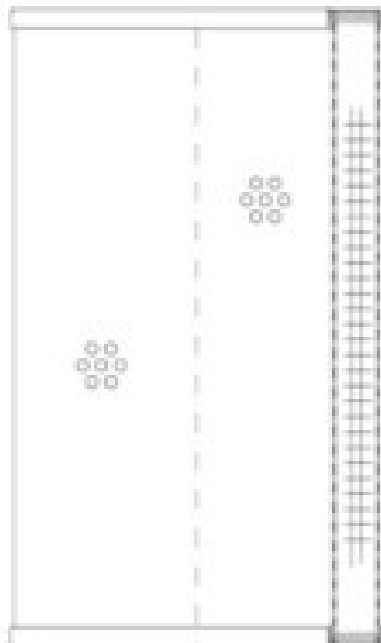

Buy Big, Save Big! - www.bigfilterstore.com - 866-673-0345

Technical Data for Big Filter #: BFS-10393

[Click to view stock, pricing and volume discount information](#)

Filter Type Details

Part Type: Hydraulic
Filter Type: Return Line
Media: Wire Mesh
Seal Material:
Fluid Type: HH / HL / HM / HV
Flow Direction: Outside-In

Dimensions (Inches)

Height: 1.96
O.D. Top: 1.63 **O.D. Bottom:** 1.63
I.D. Top: 0.65 **I.D. Bottom:** 0.65
Weight (lbs): 0.207

Rating

Micron 1: 10
Micron 2:
Flow Rate (GPM):
Collapse Pressure (psi): 435
Filter area (sq in): 25
Beta Ratio 1:
Beta Ratio 2:
Capacity (gr):
Burst Pressure (psi)

Misc. Information

Thread Type:
Thread Size (in):
By-pass: No
Handle: No
Wrap: Yes

Contact Information

Big Filter Inc.
162 Kerr Dr.
Sault Ste. Marie, ON
P6A 5H9
Canada

Big Filter Inc.
605 Ridge St, #144
Sault Ste. Marie, MI
49783
USA