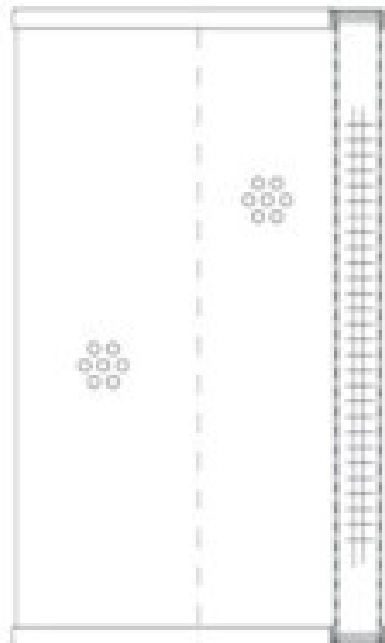

Buy Big, Save Big! - www.bigfilterstore.com - 866-673-0345

Technical Data for Big Filter #: BFS-10395

[Click to view stock, pricing and volume discount information](#)

Filter Type Details

Part Type: Hydraulic
Filter Type: Return Line
Media: Wire Mesh
Seal Material:
Fluid Type: HH / HL / HM / HV
Flow Direction: Outside-In

Dimensions (Inches)

Height: 1.96
O.D. Top: 1.63 **O.D. Bottom:** 1.63
I.D. Top: 0.65 **I.D. Bottom:** 0.65
Weight (lbs): 0.207

Rating

Micron 1: 40
Micron 2:
Flow Rate (GPM):
Collapse Pressure (psi): 435
Filter area (sq in): 25
Beta Ratio 1:
Beta Ratio 2:
Capacity (gr):
Burst Pressure (psi)

Misc. Information

Thread Type:
Thread Size (in):
By-pass: No
Handle: No
Wrap: Yes

Contact Information

Big Filter Inc.
162 Kerr Dr.
Sault Ste. Marie, ON
P6A 5H9
Canada

Big Filter Inc.
605 Ridge St, #144
Sault Ste. Marie, MI
49783
USA