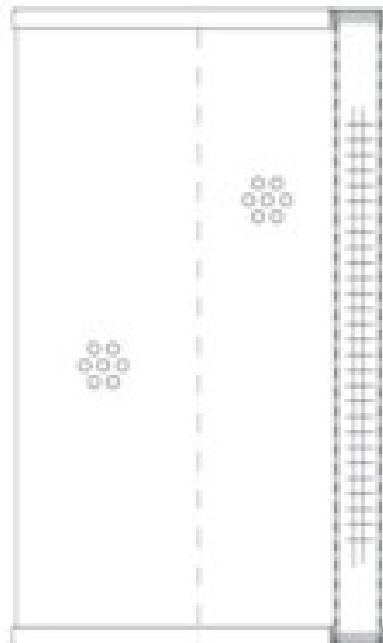

Contact Information

Big Filter Inc.
162 Kerr Dr.
Sault Ste. Marie, ON
P6A 5H9
Canada

Big Filter Inc.
605 Ridge St, #144
Sault Ste. Marie, MI
49783
USA

Toll Free: 866-673-0345
Direct: 705-255-2493

info@bigfilterstore.com
<https://www.bigfilterstore.com>