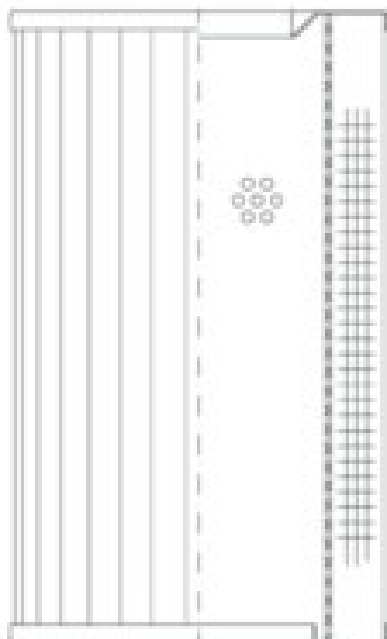

Buy Big, Save Big! - www.bigfilterstore.com - 866-673-0345

Technical Data for Big Filter #: BFS-1039E

[Click to view stock, pricing and volume discount information](#)

Filter Type Details

Part Type: Hydraulic
Filter Type: Return Line
Media: Stainless Steel Fiber
Seal Material:
Fluid Type: HH / HL / HM / HV
Flow Direction: Outside-In

Dimensions (Inches)

Height: 1.18
O.D. Top: 1.73 **O.D. Bottom:** 1.73
I.D. Top: 0.79 **I.D. Bottom:** 1.02
Weight (lbs): 1.1

Rating

Micron 1: 5 **Beta Ratio 1:** 200/5
Micron 2: **Beta Ratio 2:**
Flow Rate (GPM): **Capacity (gr):** 0.41509
Collapse Pressure (psi): 435 **Burst Pressure (psi)**
Filter area (sq in): 16

Misc. Information

Thread Type:
Thread Size (in):
By-pass: No
Handle: No
Wrap: No

Contact Information

Big Filter Inc.
162 Kerr Dr.
Sault Ste. Marie, ON
P6A 5H9
Canada

Big Filter Inc.
605 Ridge St, #144
Sault Ste. Marie, MI
49783
USA