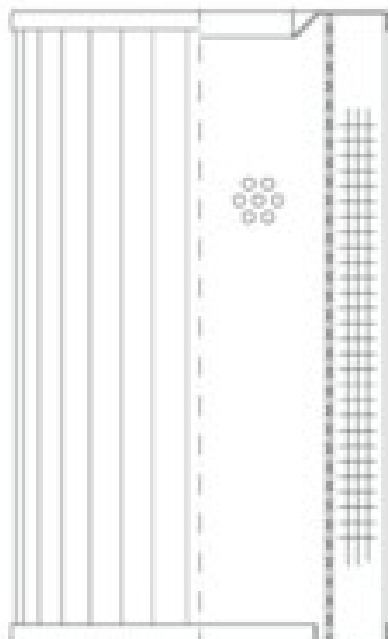

Buy Big, Save Big! - www.bigfilterstore.com - 866-673-0345

Technical Data for Big Filter #: BFS-103AC

[Click to view stock, pricing and volume discount information](#)

Filter Type Details

Part Type: Hydraulic
Filter Type: Return Line
Media: Glass
Seal Material:
Fluid Type: HH / HL / HM / HV
Flow Direction: Outside-In

Dimensions (Inches)

Height: 1.18
O.D. Top: 1.73 **O.D. Bottom:** 1.73
I.D. Top: 0.79 **I.D. Bottom:** 1.02
Weight (lbs): 1.1

Rating

Micron 1: 3 **Beta Ratio 1:** 200/3
Micron 2: **Beta Ratio 2:** 1000/4.5
Flow Rate (GPM): **Capacity (gr):** 1.55992
Collapse Pressure (psi): 435 **Burst Pressure (psi)**
Filter area (sq in): 21

Misc. Information

Thread Type:
Thread Size (in):
By-pass: No
Handle: No
Wrap: No

Contact Information

Big Filter Inc.
162 Kerr Dr.
Sault Ste. Marie, ON
P6A 5H9
Canada

Big Filter Inc.
605 Ridge St, #144
Sault Ste. Marie, MI
49783
USA