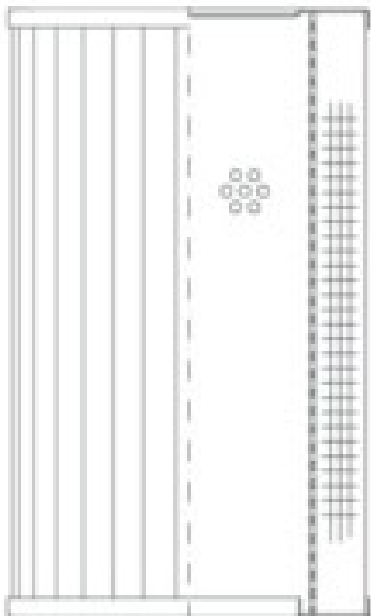

Buy Big, Save Big! - www.bigfilterstore.com - 866-673-0345

Technical Data for Big Filter #: BFS-103AD

[Click to view stock, pricing and volume discount information](#)

Filter Type Details

Part Type: Hydraulic
Filter Type: Return Line
Media: Glass
Seal Material:
Fluid Type: HH / HL / HM / HV
Flow Direction: Outside-In

Dimensions (Inches)

Height: 1.18
O.D. Top: 1.73 **O.D. Bottom:** 1.73
I.D. Top: **I.D. Bottom:** 1.02
Weight (lbs): 1.1

Rating

Micron 1: 3 **Beta Ratio 1:** 200/3
Micron 2: **Beta Ratio 2:** 1000/4.5
Flow Rate (GPM): **Capacity (gr):** 1.55992
Collapse Pressure (psi): 435 **Burst Pressure (psi)**
Filter area (sq in): 21

Misc. Information

Thread Type:
Thread Size (in):
By-pass: No
Handle: No
Wrap: No

Contact Information

Big Filter Inc.
162 Kerr Dr.
Sault Ste. Marie, ON
P6A 5H9
Canada

Big Filter Inc.
605 Ridge St, #144
Sault Ste. Marie, MI
49783
USA