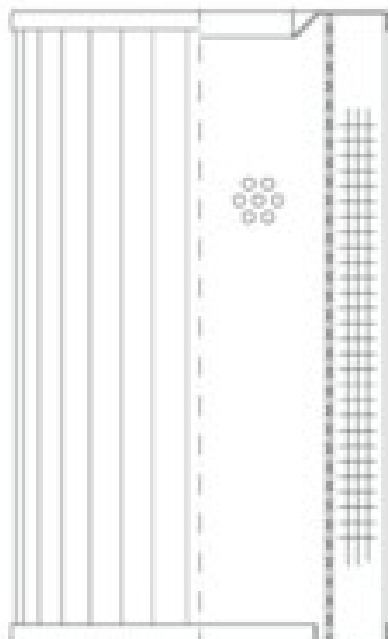

Buy Big, Save Big! - www.bigfilterstore.com - 866-673-0345

Technical Data for Big Filter #: BFS-103AE

[Click to view stock, pricing and volume discount information](#)

Filter Type Details

Part Type: Hydraulic
Filter Type: Return Line
Media: Glass
Seal Material:
Fluid Type: HH / HL / HM / HV
Flow Direction: Outside-In

Dimensions (Inches)

Height: 1.18
O.D. Top: 1.73 **O.D. Bottom:** 1.73
I.D. Top: 0.79 **I.D. Bottom:** 1.02
Weight (lbs): 1.1

Rating

Micron 1: 5 **Beta Ratio 1:** 200/5.4
Micron 2: **Beta Ratio 2:** 1000/7.7
Flow Rate (GPM): **Capacity (gr):** 1.975196
Collapse Pressure (psi): 435 **Burst Pressure (psi)**
Filter area (sq in): 21

Misc. Information

Thread Type:
Thread Size (in):
By-pass: No
Handle: No
Wrap: No

Contact Information

Big Filter Inc.
162 Kerr Dr.
Sault Ste. Marie, ON
P6A 5H9
Canada

Big Filter Inc.
605 Ridge St, #144
Sault Ste. Marie, MI
49783
USA