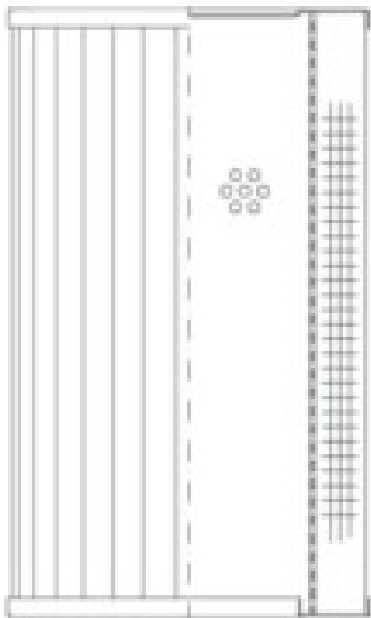

Buy Big, Save Big! - www.bigfilterstore.com - 866-673-0345

Technical Data for Big Filter #: BFS-103AF

[Click to view stock, pricing and volume discount information](#)

Filter Type Details

Part Type: Hydraulic
Filter Type: Return Line
Media: Glass
Seal Material:
Fluid Type: HH / HL / HM / HV
Flow Direction: Outside-In

Dimensions (Inches)

Height: 1.18
O.D. Top: 1.73 **O.D. Bottom:** 1.73
I.D. Top: **I.D. Bottom:** 1.02
Weight (lbs): 1.1

Rating

Micron 1: 5 **Beta Ratio 1:** 200/5.4
Micron 2: **Beta Ratio 2:** 1000/7.7
Flow Rate (GPM): **Capacity (gr):** 1.975196
Collapse Pressure (psi): 435 **Burst Pressure (psi)**
Filter area (sq in): 21

Misc. Information

Thread Type:
Thread Size (in):
By-pass: No
Handle: No
Wrap: No

Contact Information

Big Filter Inc.
 162 Kerr Dr.
 Sault Ste. Marie, ON
 P6A 5H9
 Canada

Big Filter Inc.
 605 Ridge St, #144
 Sault Ste. Marie, MI
 49783
 USA