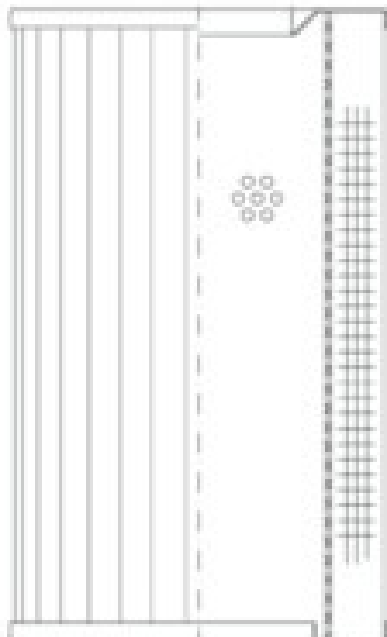

Buy Big, Save Big! - www.bigfilterstore.com - 866-673-0345

Technical Data for Big Filter #: BFS-103B0

[Click to view stock, pricing and volume discount information](#)

Filter Type Details

Part Type: Hydraulic
Filter Type: Return Line
Media: Glass
Seal Material:
Fluid Type: HH / HL / HM / HV
Flow Direction: Outside-In

Dimensions (Inches)

Height: 1.18
O.D. Top: 1.73 **O.D. Bottom:** 1.73
I.D. Top: 0.79 **I.D. Bottom:** 1.02
Weight (lbs): 1.1

Rating

Micron 1: 10 **Beta Ratio 1:** 200/9.9
Micron 2: **Beta Ratio 2:** 1000/12.4
Flow Rate (GPM): **Capacity (gr):** 2.063732
Collapse Pressure (psi): 435 **Burst Pressure (psi)**
Filter area (sq in): 21

Misc. Information

Thread Type:
Thread Size (in):
By-pass: No
Handle: No
Wrap: No

Contact Information

Big Filter Inc.
162 Kerr Dr.
Sault Ste. Marie, ON
P6A 5H9
Canada

Big Filter Inc.
605 Ridge St, #144
Sault Ste. Marie, MI
49783
USA