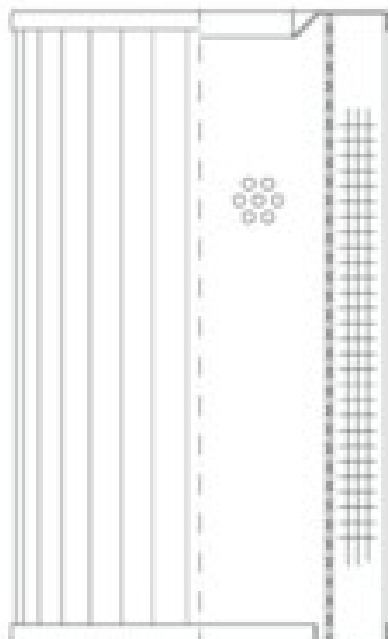

Buy Big, Save Big! - www.bigfilterstore.com - 866-673-0345

Technical Data for Big Filter #: BFS-103B2

[Click to view stock, pricing and volume discount information](#)

Filter Type Details

Part Type: Hydraulic
Filter Type: Return Line
Media: Glass
Seal Material:
Fluid Type: HH / HL / HM / HV
Flow Direction: Outside-In

Dimensions (Inches)

Height: 1.18
O.D. Top: 1.73 **O.D. Bottom:** 1.73
I.D. Top: 0.79 **I.D. Bottom:** 1.02
Weight (lbs): 1.1

Rating

Micron 1: 20 **Beta Ratio 1:** 200/20.7
Micron 2: **Beta Ratio 2:** 1000/26.6
Flow Rate (GPM): **Capacity (gr):** 1.892984
Collapse Pressure (psi): 435 **Burst Pressure (psi)**
Filter area (sq in): 21

Misc. Information

Thread Type:
Thread Size (in):
By-pass: No
Handle: No
Wrap: No

Contact Information

Big Filter Inc.
162 Kerr Dr.
Sault Ste. Marie, ON
P6A 5H9
Canada

Big Filter Inc.
605 Ridge St, #144
Sault Ste. Marie, MI
49783
USA