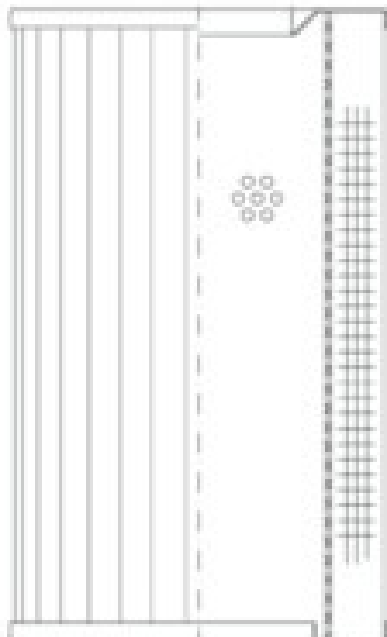

Buy Big, Save Big! - www.bigfilterstore.com - 866-673-0345

Technical Data for Big Filter #: BFS-103B4

[Click to view stock, pricing and volume discount information](#)

Filter Type Details

Part Type: Hydraulic
Filter Type: Return Line
Media: Cellulose
Seal Material:
Fluid Type: HH / HL / HM / HV
Flow Direction: Outside-In

Dimensions (Inches)

Height: 1.18
O.D. Top: 1.73 **O.D. Bottom:** 1.73
I.D. Top: 0.79 **I.D. Bottom:** 1.02
Weight (lbs): 1.1

Rating

Micron 1: 5 **Beta Ratio 1:** 2/5
Micron 2: **Beta Ratio 2:**
Flow Rate (GPM): **Capacity (gr):** 0.8432
Collapse Pressure (psi): 435 **Burst Pressure (psi)**
Filter area (sq in): 21

Misc. Information

Thread Type:
Thread Size (in):
By-pass: No
Handle: No
Wrap: No

Contact Information

Big Filter Inc.
162 Kerr Dr.
Sault Ste. Marie, ON
P6A 5H9
Canada

Big Filter Inc.
605 Ridge St, #144
Sault Ste. Marie, MI
49783
USA