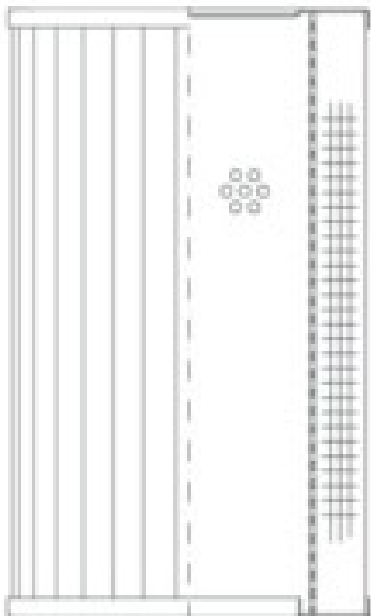

Buy Big, Save Big! - www.bigfilterstore.com - 866-673-0345

Technical Data for Big Filter #: BFS-103B5

[Click to view stock, pricing and volume discount information](#)

Filter Type Details

Part Type: Hydraulic
Filter Type: Return Line
Media: Cellulose
Seal Material:
Fluid Type: HH / HL / HM / HV
Flow Direction: Outside-In

Dimensions (Inches)

Height: 1.18
O.D. Top: 1.73 **O.D. Bottom:** 1.73
I.D. Top: **I.D. Bottom:** 1.02
Weight (lbs): 1.1

Rating

Micron 1: 5 **Beta Ratio 1:** 2/5
Micron 2: **Beta Ratio 2:**
Flow Rate (GPM): **Capacity (gr):** 0.8432
Collapse Pressure (psi): 435 **Burst Pressure (psi)**
Filter area (sq in): 21

Misc. Information

Thread Type:
Thread Size (in):
By-pass: No
Handle: No
Wrap: No

Contact Information

Big Filter Inc.
162 Kerr Dr.
Sault Ste. Marie, ON
P6A 5H9
Canada

Big Filter Inc.
605 Ridge St, #144
Sault Ste. Marie, MI
49783
USA