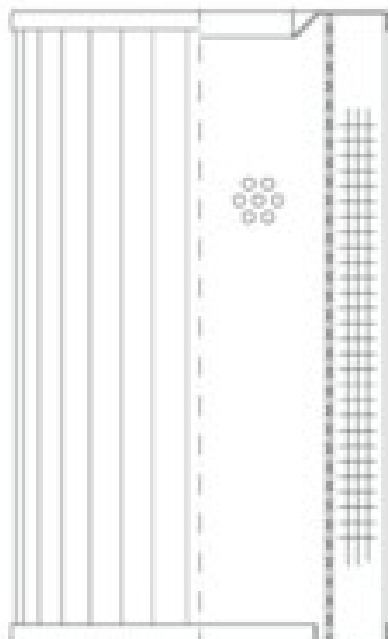

Contact Information

Big Filter Inc.
162 Kerr Dr.
Sault Ste. Marie, ON
P6A 5H9
Canada

Big Filter Inc.
605 Ridge St, #144
Sault Ste. Marie, MI
49783
USA

Toll Free: 866-673-0345
Direct: 705-255-2493

info@bigfilterstore.com
<https://www.bigfilterstore.com>