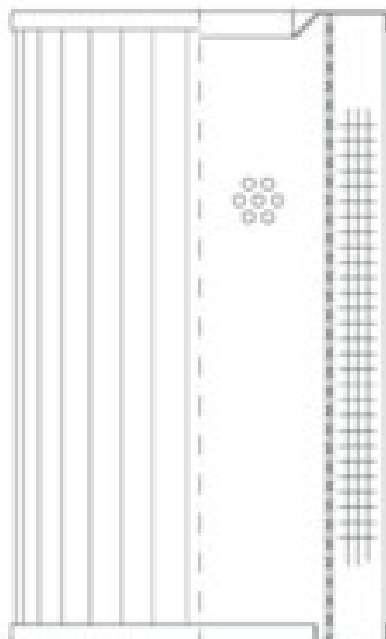

Buy Big, Save Big! - www.bigfilterstore.com - 866-673-0345

Technical Data for Big Filter #: BFS-103B8

[Click to view stock, pricing and volume discount information](#)

Filter Type Details

Part Type: Hydraulic
Filter Type: Return Line
Media: Cellulose
Seal Material:
Fluid Type: HH / HL / HM / HV
Flow Direction: Outside-In

Dimensions (Inches)

Height: 1.18
O.D. Top: 1.73 **O.D. Bottom:** 1.73
I.D. Top: 0.79 **I.D. Bottom:** 1.02
Weight (lbs): 1.1

Rating

Micron 1: 25 **Beta Ratio 1:** 2/25
Micron 2: **Beta Ratio 2:**
Flow Rate (GPM): **Capacity (gr):** 0.8432
Collapse Pressure (psi): 435 **Burst Pressure (psi)**
Filter area (sq in): 21

Misc. Information

Thread Type:
Thread Size (in):
By-pass: No
Handle: No
Wrap: No

Contact Information

Big Filter Inc.
162 Kerr Dr.
Sault Ste. Marie, ON
P6A 5H9
Canada

Big Filter Inc.
605 Ridge St, #144
Sault Ste. Marie, MI
49783
USA