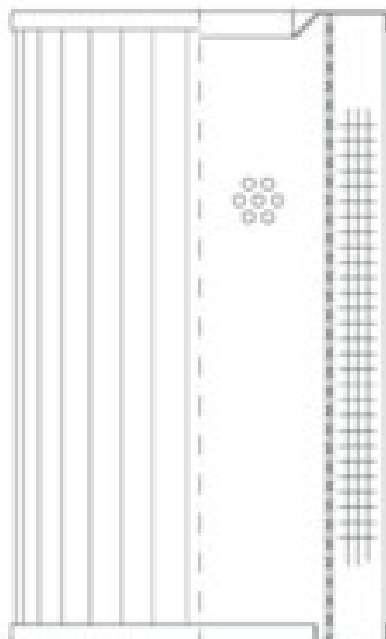

Buy Big, Save Big! - www.bigfilterstore.com - 866-673-0345

Technical Data for Big Filter #: BFS-103D7

[Click to view stock, pricing and volume discount information](#)

Filter Type Details

Part Type: Hydraulic
Filter Type: Return Line
Media: Stainless Steel Fiber
Seal Material:
Fluid Type: HH / HL / HM / HV
Flow Direction: Outside-In

Dimensions (Inches)

Height: 5.82
O.D. Top: 2.91 **O.D. Bottom:** 2.91
I.D. Top: 1.5 **I.D. Bottom:** 1.81
Weight (lbs): 0.7

Rating

Micron 1: 5 **Beta Ratio 1:** 200/5
Micron 2: **Beta Ratio 2:**
Flow Rate (GPM): **Capacity (gr):** 4.41688
Collapse Pressure (psi): 435 **Burst Pressure (psi)**
Filter area (sq in): 170

Misc. Information

Thread Type:
Thread Size (in):
By-pass: No
Handle: No
Wrap: No

Contact Information

Big Filter Inc.
162 Kerr Dr.
Sault Ste. Marie, ON
P6A 5H9
Canada

Big Filter Inc.
605 Ridge St, #144
Sault Ste. Marie, MI
49783
USA