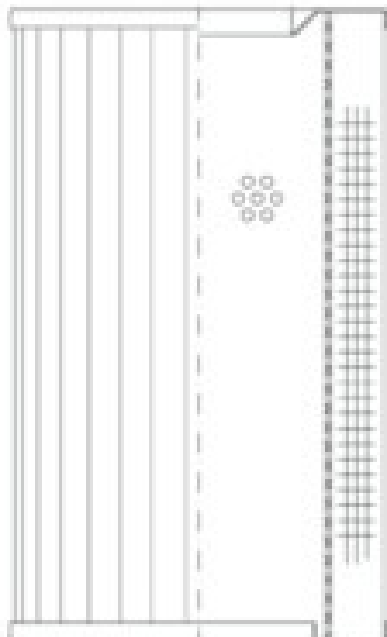

Buy Big, Save Big! - www.bigfilterstore.com - 866-673-0345

Technical Data for Big Filter #: BFS-10402

[Click to view stock, pricing and volume discount information](#)

Filter Type Details

Part Type: Hydraulic
Filter Type: Return Line
Media: Stainless Steel Fiber
Seal Material:
Fluid Type: HH / HL / HM / HV
Flow Direction: Outside-In

Dimensions (Inches)

Height: 1.96
O.D. Top: 1.73 **O.D. Bottom:** 1.73
I.D. Top: 0.79 **I.D. Bottom:** 1.02
Weight (lbs): 1.3

Rating

Micron 1: 10 **Beta Ratio 1:** 200/10
Micron 2: **Beta Ratio 2:**
Flow Rate (GPM): **Capacity (gr):** 0.7254
Collapse Pressure (psi): 435 **Burst Pressure (psi)**
Filter area (sq in): 28

Misc. Information

Thread Type:
Thread Size (in):
By-pass: No
Handle: No
Wrap: No

Contact Information

Big Filter Inc.
162 Kerr Dr.
Sault Ste. Marie, ON
P6A 5H9
Canada

Big Filter Inc.
605 Ridge St, #144
Sault Ste. Marie, MI
49783
USA