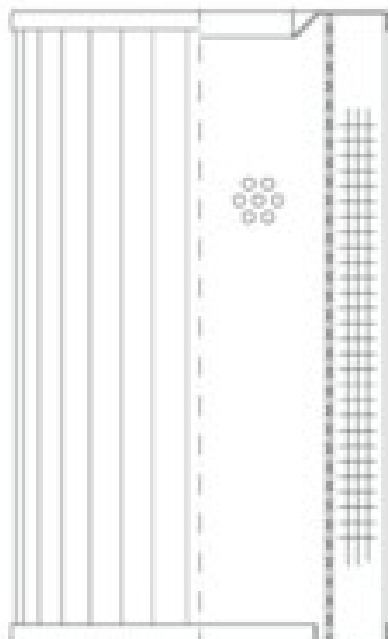

Buy Big, Save Big! - www.bigfilterstore.com - 866-673-0345

Technical Data for Big Filter #: BFS-1040E

[Click to view stock, pricing and volume discount information](#)

Filter Type Details

Part Type: Hydraulic
Filter Type: Return Line
Media: Cellulose
Seal Material:
Fluid Type: HH / HL / HM / HV
Flow Direction: Outside-In

Dimensions (Inches)

Height: 1.96
O.D. Top: 1.73 **O.D. Bottom:** 1.73
I.D. Top: 0.79 **I.D. Bottom:** 1.02
Weight (lbs): 1.3

Rating

Micron 1: 25 **Beta Ratio 1:** 2/25
Micron 2: **Beta Ratio 2:**
Flow Rate (GPM): **Capacity (gr):** 1.4632
Collapse Pressure (psi): 435 **Burst Pressure (psi)**
Filter area (sq in): 37

Misc. Information

Thread Type:
Thread Size (in):
By-pass: No
Handle: No
Wrap: No

Contact Information

Big Filter Inc.
162 Kerr Dr.
Sault Ste. Marie, ON
P6A 5H9
Canada

Big Filter Inc.
605 Ridge St, #144
Sault Ste. Marie, MI
49783
USA