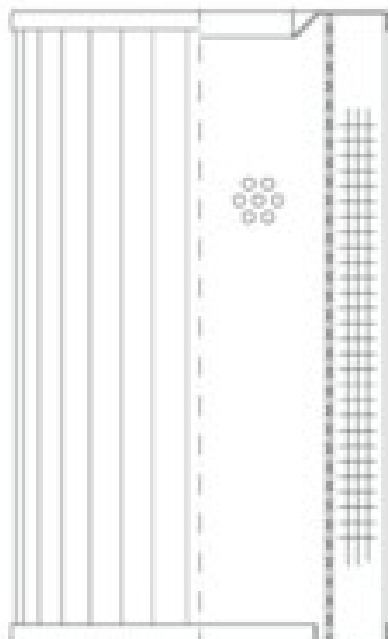

Buy Big, Save Big! - www.bigfilterstore.com - 866-673-0345

Technical Data for Big Filter #: BFS-1040F

[Click to view stock, pricing and volume discount information](#)

Filter Type Details

Part Type: Hydraulic
Filter Type: Return Line
Media: Stainless Steel Fiber
Seal Material:
Fluid Type: HH / HL / HM / HV
Flow Direction: Outside-In

Dimensions (Inches)

Height: 10.74
O.D. Top: 2.91 **O.D. Bottom:** 2.91
I.D. Top: 1.5 **I.D. Bottom:** 1.81
Weight (lbs): 2.8

Rating

Micron 1: 5 **Beta Ratio 1:** 200/5
Micron 2: **Beta Ratio 2:**
Flow Rate (GPM): **Capacity (gr):** 8.22523
Collapse Pressure (psi): 435 **Burst Pressure (psi)**
Filter area (sq in): 316

Misc. Information

Thread Type:
Thread Size (in):
By-pass: No
Handle: No
Wrap: No

Contact Information

Big Filter Inc.
162 Kerr Dr.
Sault Ste. Marie, ON
P6A 5H9
Canada

Big Filter Inc.
605 Ridge St, #144
Sault Ste. Marie, MI
49783
USA