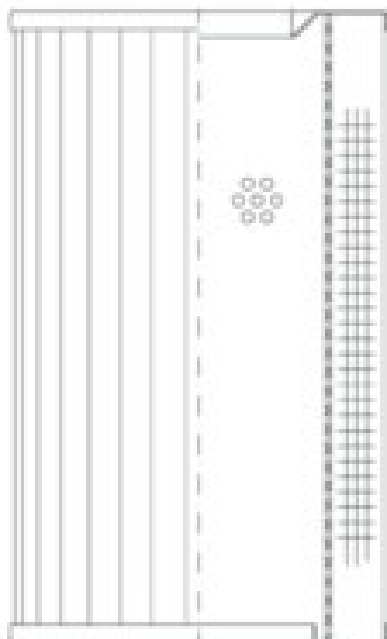

Buy Big, Save Big! - www.bigfilterstore.com - 866-673-0345

Technical Data for Big Filter #: BFS-10420

[Click to view stock, pricing and volume discount information](#)

Filter Type Details

Part Type: Hydraulic
Filter Type: Return Line
Media: Wire Mesh
Seal Material:
Fluid Type: HH / HL / HM / HV
Flow Direction: Outside-In

Dimensions (Inches)

Height: 12.67
O.D. Top: 2.91 **O.D. Bottom:** 2.91
I.D. Top: 1.5 **I.D. Bottom:** 1.81
Weight (lbs): 3

Rating

Micron 1: 10
Micron 2:
Flow Rate (GPM):
Collapse Pressure (psi): 435
Filter area (sq in): 374
Beta Ratio 1:
Beta Ratio 2:
Capacity (gr):
Burst Pressure (psi)

Misc. Information

Thread Type:
Thread Size (in):
By-pass: No
Handle: No
Wrap: No

Contact Information

Big Filter Inc.
162 Kerr Dr.
Sault Ste. Marie, ON
P6A 5H9
Canada

Big Filter Inc.
605 Ridge St, #144
Sault Ste. Marie, MI
49783
USA