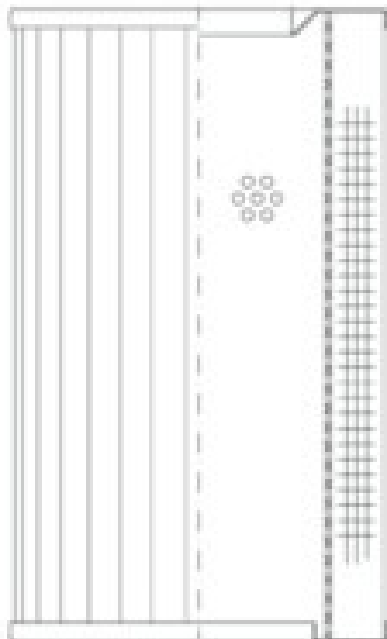

Buy Big, Save Big! - www.bigfilterstore.com - 866-673-0345

Technical Data for Big Filter #: BFS-10425

[Click to view stock, pricing and volume discount information](#)

Filter Type Details

Part Type: Hydraulic
Filter Type: Return Line
Media: Glass
Seal Material:
Fluid Type: HH / HL / HM / HV
Flow Direction: Outside-In

Dimensions (Inches)

Height: 12.67
O.D. Top: 2.91 **O.D. Bottom:** 2.91
I.D. Top: 1.5 **I.D. Bottom:** 1.81
Weight (lbs): 3

Rating

Micron 1: 5 **Beta Ratio 1:** 200/5.4
Micron 2: **Beta Ratio 2:** 1000/7.7
Flow Rate (GPM): **Capacity (gr):** 54.201702
Collapse Pressure (psi): 435 **Burst Pressure (psi)**
Filter area (sq in): 578

Misc. Information

Thread Type:
Thread Size (in):
By-pass: No
Handle: No
Wrap: No

Contact Information

Big Filter Inc.
162 Kerr Dr.
Sault Ste. Marie, ON
P6A 5H9
Canada

Big Filter Inc.
605 Ridge St, #144
Sault Ste. Marie, MI
49783
USA