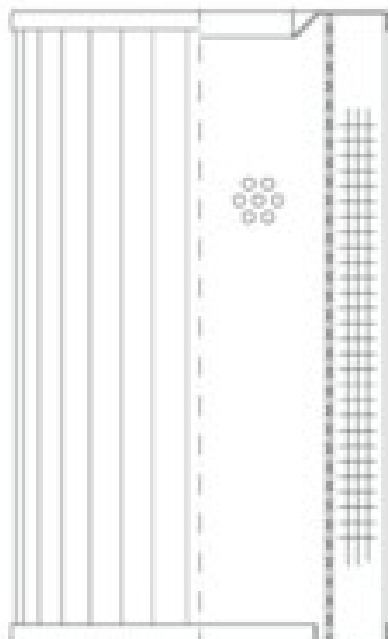

Buy Big, Save Big! - www.bigfilterstore.com - 866-673-0345

Technical Data for Big Filter #: BFS-1042B

[Click to view stock, pricing and volume discount information](#)

Filter Type Details

Part Type: Hydraulic
Filter Type: Return Line
Media: Stainless Steel Fiber
Seal Material:
Fluid Type: HH / HL / HM / HV
Flow Direction: Outside-In

Dimensions (Inches)

Height: 8.74
O.D. Top: 2.91 **O.D. Bottom:** 2.91
I.D. Top: 1.5 **I.D. Bottom:** 1.81
Weight (lbs): 1.2

Rating

Micron 1: 5 **Beta Ratio 1:** 200/5
Micron 2: **Beta Ratio 2:**
Flow Rate (GPM): **Capacity (gr):** 6.70189
Collapse Pressure (psi): 435 **Burst Pressure (psi)**
Filter area (sq in): 258

Misc. Information

Thread Type:
Thread Size (in):
By-pass: No
Handle: No
Wrap: No

Contact Information

Big Filter Inc.
162 Kerr Dr.
Sault Ste. Marie, ON
P6A 5H9
Canada

Big Filter Inc.
605 Ridge St, #144
Sault Ste. Marie, MI
49783
USA