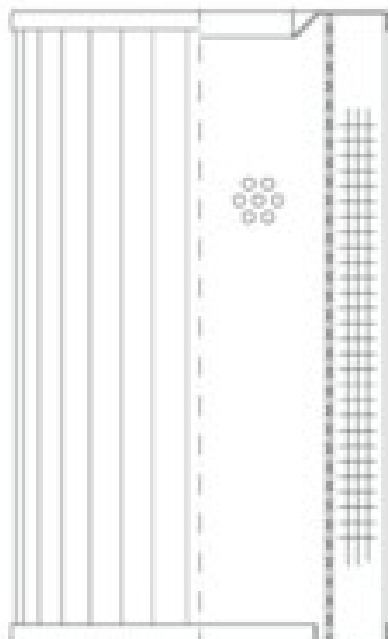

Buy Big, Save Big! - www.bigfilterstore.com - 866-673-0345

Technical Data for Big Filter #: BFS-1042D

[Click to view stock, pricing and volume discount information](#)

Filter Type Details

Part Type: Hydraulic
Filter Type: Return Line
Media: Stainless Steel Fiber
Seal Material:
Fluid Type: HH / HL / HM / HV
Flow Direction: Outside-In

Dimensions (Inches)

Height: 8.74
O.D. Top: 2.91 **O.D. Bottom:** 2.91
I.D. Top: 1.5 **I.D. Bottom:** 1.81
Weight (lbs): 1.2

Rating

Micron 1: 10 **Beta Ratio 1:** 200/10
Micron 2: **Beta Ratio 2:**
Flow Rate (GPM): **Capacity (gr):** 6.70189
Collapse Pressure (psi): 435 **Burst Pressure (psi)**
Filter area (sq in): 258

Misc. Information

Thread Type:
Thread Size (in):
By-pass: No
Handle: No
Wrap: No

Contact Information

Big Filter Inc.
162 Kerr Dr.
Sault Ste. Marie, ON
P6A 5H9
Canada

Big Filter Inc.
605 Ridge St, #144
Sault Ste. Marie, MI
49783
USA